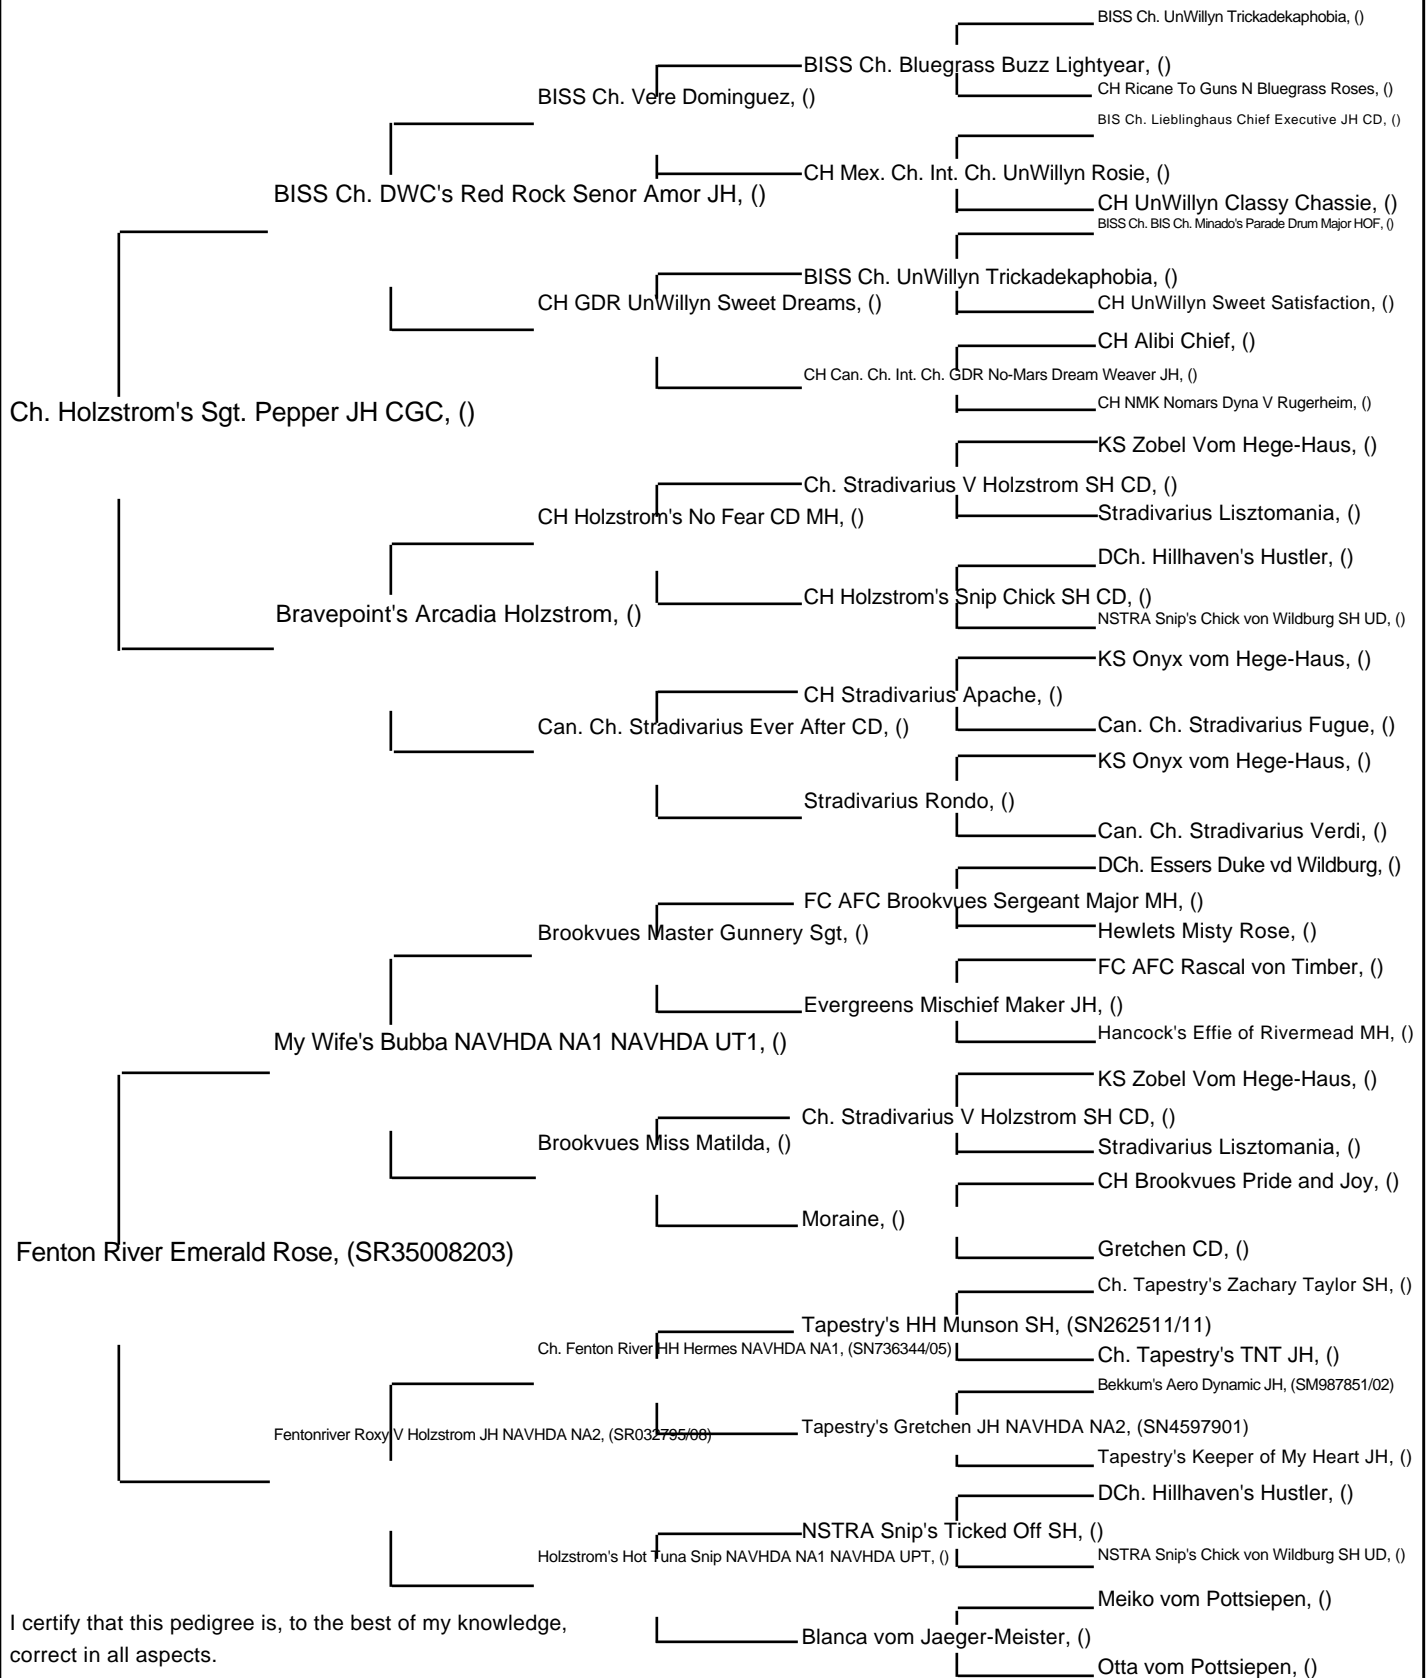

Linda Ewen
 35 Bailey Road
 Avon, ME 04966
 207-670-5110

Pedigree For Puppy Gina Ringo

I certify that this pedigree is, to the best of my knowledge, correct in all aspects.

X _____ Date: _____